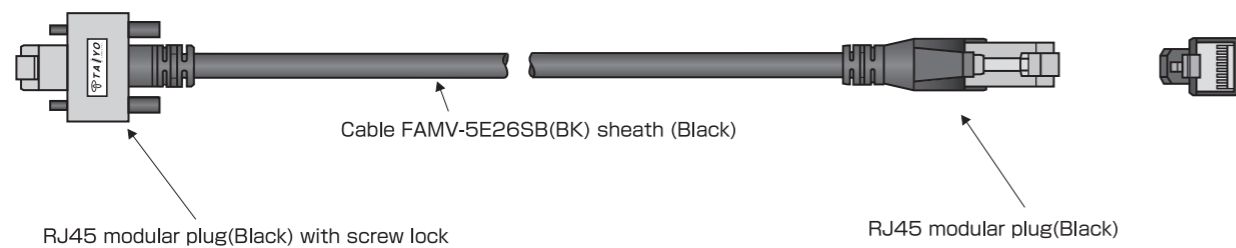

>>> Meeting standard

> Application

- Moving Ethernet cable to connect to a product of the GigE Vision conformity
- The cable is used modular plug which a screw locking mechanism is included in
 - GigE Vision is new standard of camera interface which is using the communication protocol by the Gigabit Ethernet

> Features

- Ethernet cable corresponding the 1000 Base-T method
- The high flexural Ethernet cable which cleared Cable Bear test 40 million times or more
- Oil, heat, flame resistant and flexible PVC material used for sheath
- Flame rating : UL VW-1
- PoE correspondence : IEEE802.3af conformity

> Construction figure

> Label Marking

Section indicated with "XXXX": Control symbol

Indicated symbol	Section indicated with "C" (connection method)		
	No symbol	A	X
Connection	B connection on both ends Straight connection	A connection on both ends Straight connection	Cross connection

> Construction table

No. of pairs	Conductor		Diameter (inch/mm)	Shield		Electrical Characteristics		
	Size (AWG)	Construction (Line/mm)		Cable	Connector	Allowable ampacity (A)	Insulation resistance (MΩ)	Electrical strength (V/1min.)
4P	26 (0.128mm)	30/0.08 (30/3.2mil)	0.252(6.4)	Tinned annealed copper braid shield	With RJ45 shield contact	1	more than 500	AC 500