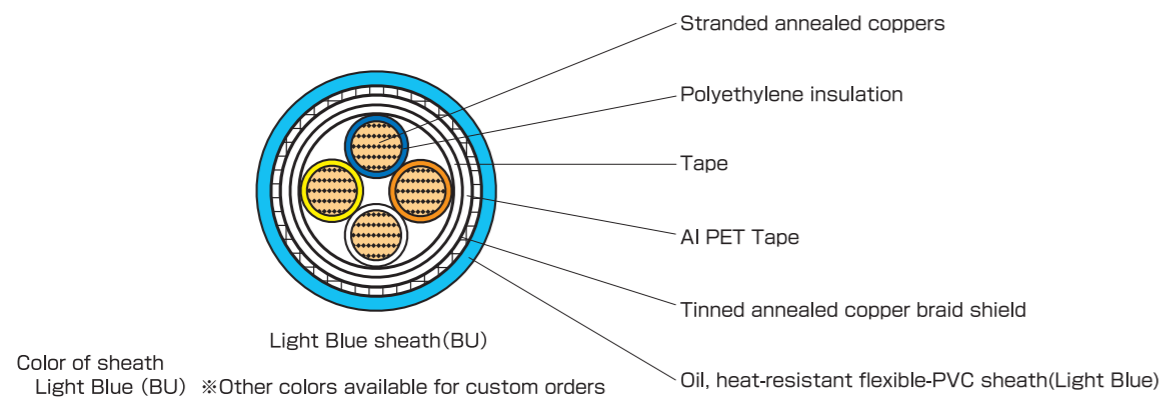

> Construction figure

> Surface marking

TAIYO/TSUNET FAFXQ-5E22SLAB/CM E176892-TK C (UL) US CM 22AWG 75°C or AWM 20276 VW-1 or AWM II A/B 80°C 30V FT1 LF R15 length mark

> Identification

Pair number	1	2
No.1 kind line	Blue	Orange
No.2 kind line	White	Yellow

Certification	UL CM	cUL CM	UL AWM	cUL AWM
Applicable standard	UL 444	CSA C22.2 No.214	UL 758	CSA C22.2 No.210
Official symbol	CM	CM	UL STYLE 20276	CSA AWM II A/B
Voltage rating	300V	300V	30V	30V
Temperature rating	75°C	75°C	80°C	80°C
Conductor	UL 444	CSA C22.2 No.214	UL 758	CSA C22.2 No.210
Flame rating	Vertical-Tray Flame Test	Vertical-Tray Flame Test	VW-1	FT1

> Construction table

No. of quads	Conductor		Polyethylene insulation		Oil,heat-resistant flexible-PVC sheath		Approx. weight (lbs/1000ft) (kg/km)	Electrical Characteristics		
	Size (AWG)	Construction (Line/mm)	Outside diameter (inch)	Outside diameter (mm)	Overall diameter approx. (inch)	Overall diameter approx. (mm)		Conductor resistance (Ω/km20°C)	Insulation resistance (MΩkm20°C)	Electrical strength (V/1min.)
1	22	7/0.26 (7/10.2mil)	0.054	1.38	0.252	6.4	38(57)	less than 55.5	more than 5,000	AC700

> Electric characteristics (High Frequency)

Electric Characteristics	Frequency (MHz)				
	1	4	16	31.25	100
Insertion Loss (dB/100m)	less than 2.0	less than 4.1	less than 8.2	less than 11.7	less than 22.0
NEXT loss (dB)	more than 65.3	more than 56.3	more than 47.2	more than 42.9	more than 35.3
Characteristic Impedance (Ω)	85-115				

> Standard sales length

200m
(Black and Light Blue cables are in stock.)
※If black sheath is required, it will be (BK).