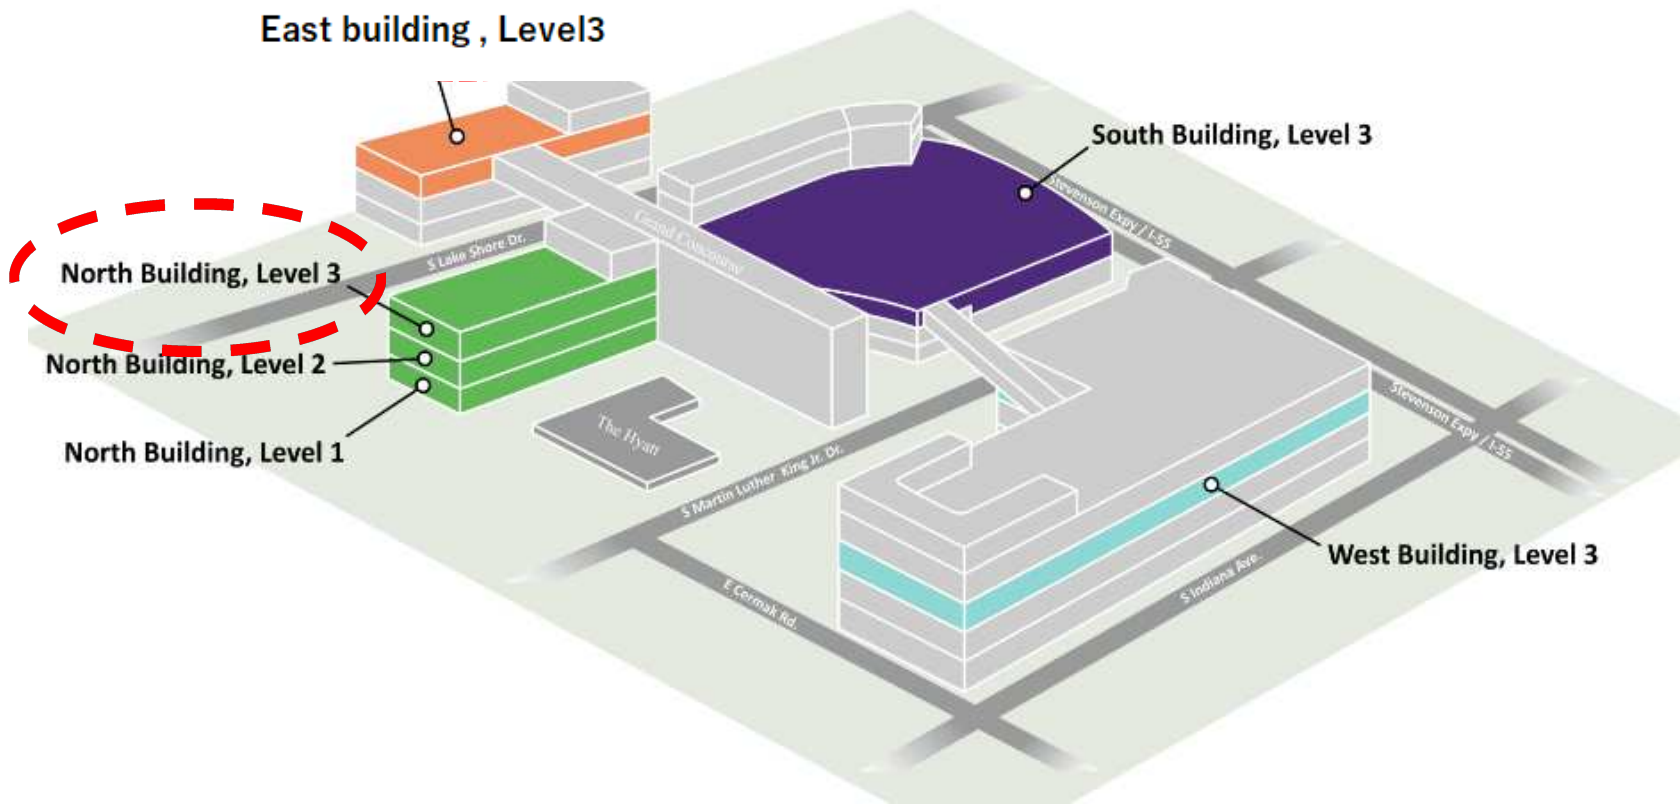

Booth No: **237185**

https://directory.imts.com/8_0/floorplan/?hallID=23&selectedBooth=booth~237185

https://directory.imts.com/8_0/exhibitor/exhibitor-details.cfm?exhid=00089408

太陽ケーブルテック株式会社
Taiyo Cabletec Corporation

全体図

会場図

場所詳細